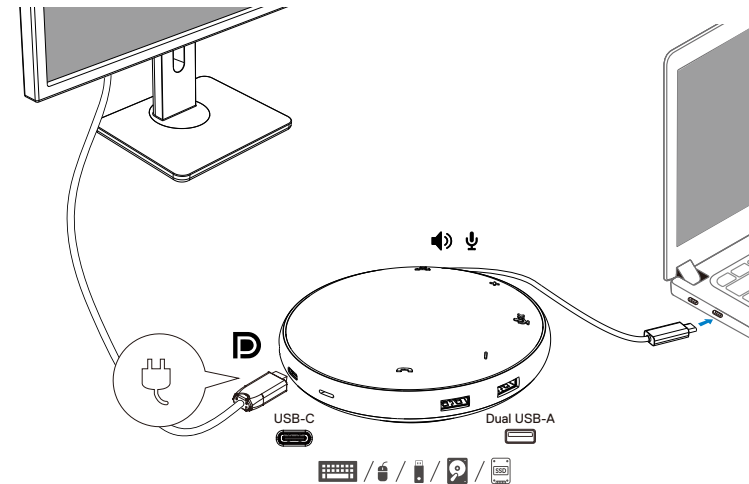

Dell Mobile Adapter Speakerphone

MH3021P

Quick Start Guide

Speakerphone

USB-A ports
(10Gbps)

USB-C cable

USB-C connector

NOTE: The mobile adapter supports only one display at a time.

Without Power Delivery

With Power Delivery Via USB-C Power Adapter

NOTE: The mobile adapter supports only one display at a time.

With Power Delivery Via USB-C Monitor

[Dell.com/support](https://www.dell.com/support)
[Dell.com/contactdell](https://www.dell.com/contactdell)
[Dell.com/regulatory_compliance](https://www.dell.com/regulatory_compliance)
Regulatory Model: MH3021Pu