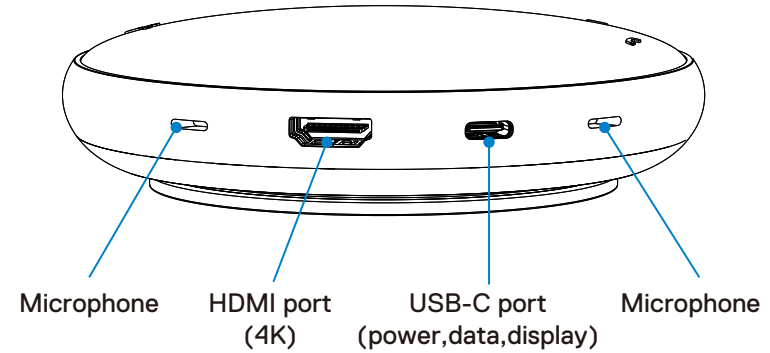

Dell Mobile Adapter Speakerphone

MH3021P

Quick Start Guide

Speakerphone

USB-A ports
(10Gbps)

USB-C cable

USB-C connector

NOTE: The mobile adapter supports only one display at a time.

Without Power Delivery

With Power Delivery Via USB-C Power Adapter

NOTE: The mobile adapter supports only one display at a time.

With Power Delivery Via USB-C Monitor

[Dell.com/support](https://www.dell.com/support)
[Dell.com/contactdell](https://www.dell.com/contactdell)
[Dell.com/regulatory_compliance](https://www.dell.com/regulatory_compliance)
Regulatory Model: MH3021Pu