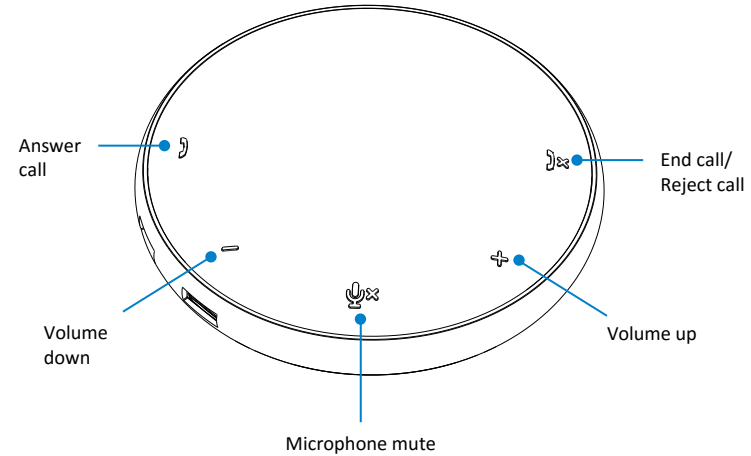

Dell Mobile Adapter Speakerphone

MH3021P

Quick Start Guide

Speakerphone

USB-A ports
(10Gbps)

USB-C cable

USB-C connector

NOTE: The mobile adapter supports only one display at a time.

Without Power Delivery

With Power Delivery Via USB-C Power Adapter

NOTE: The mobile adapter supports only one display at a time.

With Power Delivery Via USB-C Monitor

[Dell.com/support](https://www.dell.com/support)
[Dell.com/contactdell](https://www.dell.com/contactdell)
[Dell.com/regulatory_compliance](https://www.dell.com/regulatory_compliance)
Regulatory Model: MH3021Pu