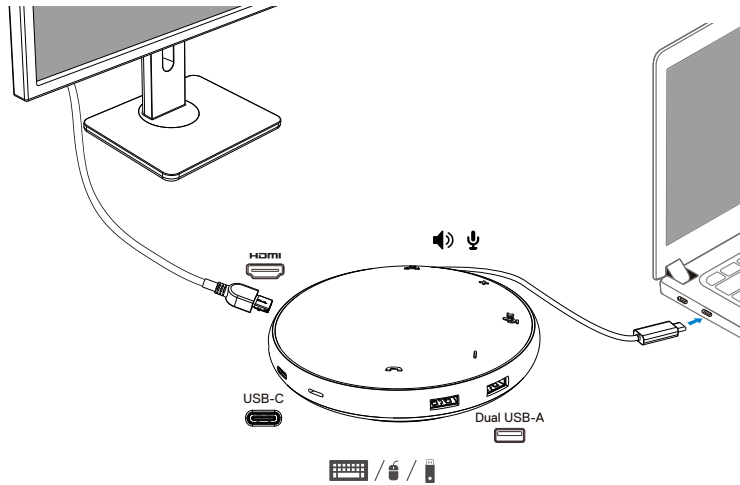

Dell Mobile Adapter Speakerphone

MH3021P

Quick Start Guide

Speakerphone

USB-A ports
(10Gbps)

USB-C cable

USB-C connector

NOTE: The mobile adapter supports only one display at a time.

Without Power Delivery

With Power Delivery Via USB-C Power Adapter

NOTE: The mobile adapter supports only one display at a time.

With Power Delivery Via USB-C Monitor

[Dell.com/support](https://www.dell.com/support)
[Dell.com/contactdell](https://www.dell.com/contactdell)
[Dell.com/regulatory_compliance](https://www.dell.com/regulatory_compliance)
Regulatory Model: MH3021Pu