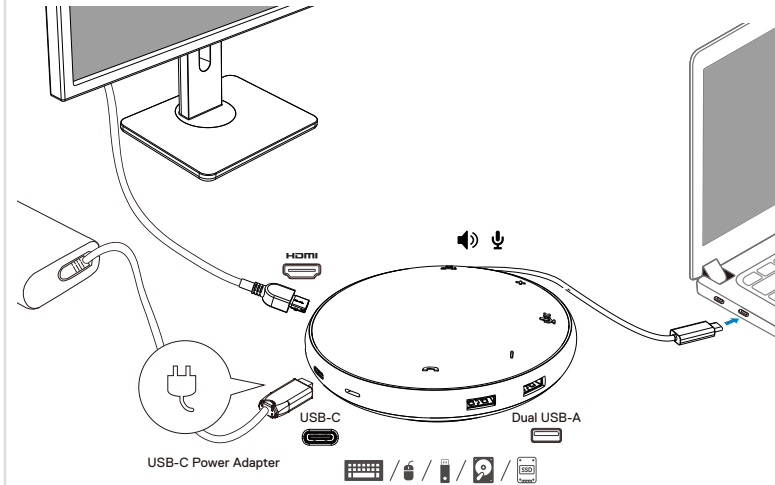

Dell Mobile Adapter Speakerphone

MH3021P

Quick Start Guide

Speakerphone

USB-A ports
(10Gbps)

USB-C cable

USB-C connector

NOTE: The mobile adapter supports only one display at a time.

Without Power Delivery

With Power Delivery Via USB-C Power Adapter

NOTE: The mobile adapter supports only one display at a time.

With Power Delivery Via USB-C Monitor

[Dell.com/support](https://www.dell.com/support)
[Dell.com/contactdell](https://www.dell.com/contactdell)
[Dell.com/regulatory_compliance](https://www.dell.com/regulatory_compliance)
Regulatory Model: MH3021Pu